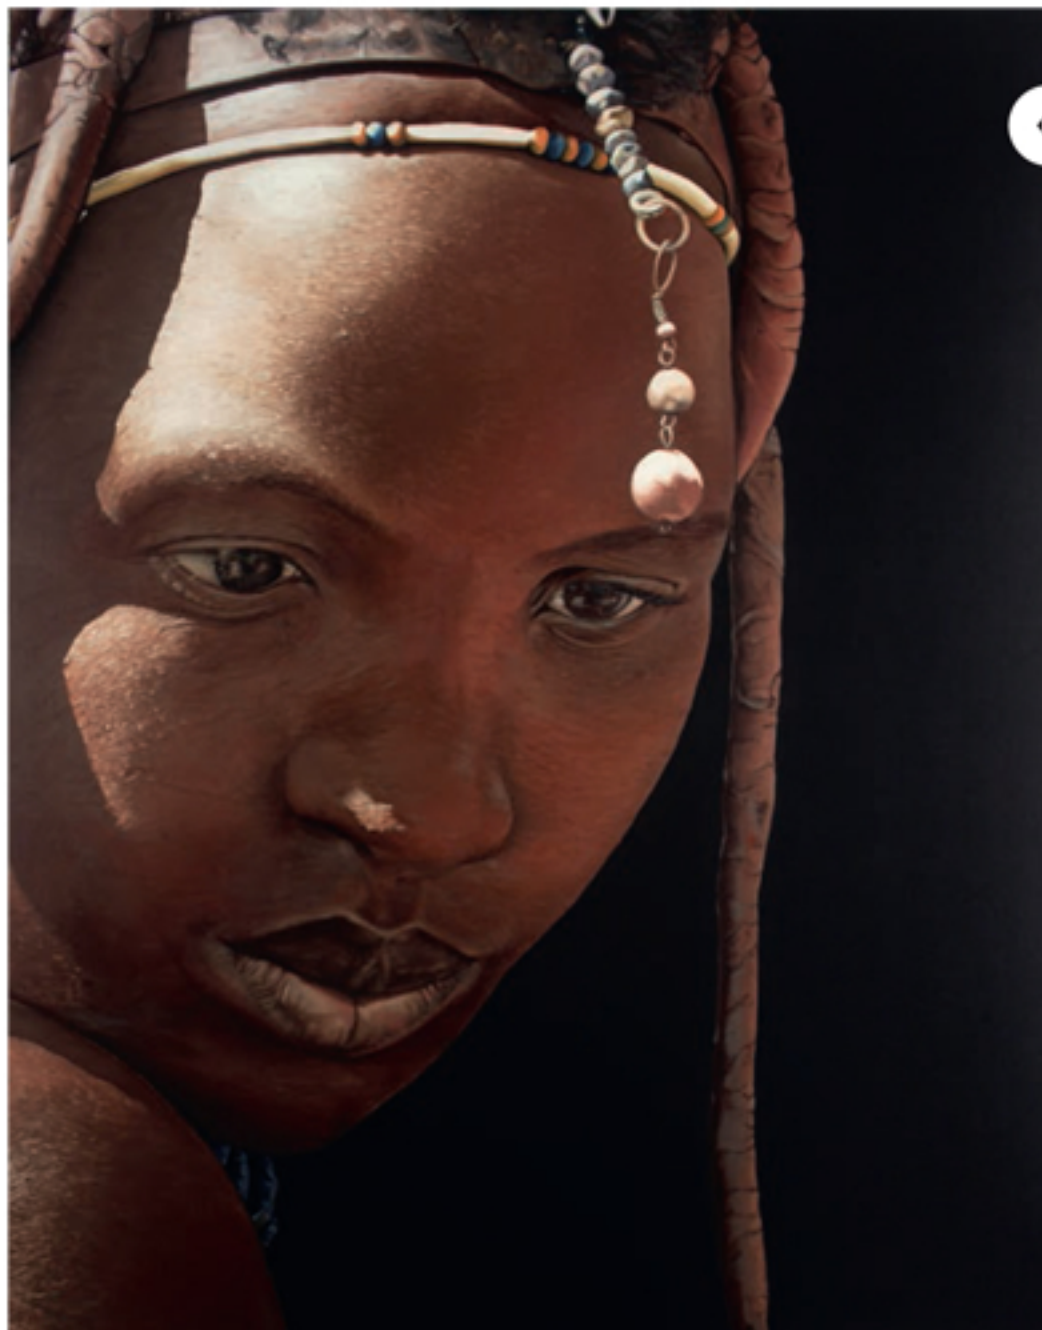

KERRIE *Loves...*

ARTWORK TO TREASURE

See more at christopherrinwood.com

Christopher R Inwood, *A Sensory Affirmation Of Our Collective Realities*, 2016-17. Oil, pigment, charcoal, canvas. 2 x (121 x 152cm). Himba woman, Namibia, Courtesy: Gaye and Grant Murphy by Christopher R. Inwood.

Blooming beautiful!

Collect works by Alice Couttoupes at alicecouttoupes.com

Alice Couttoupes, *My Blue China*, Untitled # 8, 2017. Jingdezhen porcelain, Southern Ice porcelain, Jingdezhen cobalt glaze. 40cm diameter x 8 cm. Photographer: Amy Piddington.